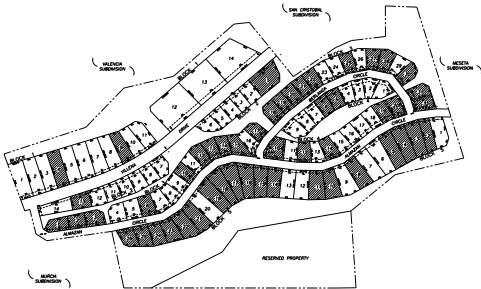

1/13/2019 11:03:00 AM - 11/13/2019 11:03:00 AM - 11/13/2019 11:03:00 AM - 11/13/2019 11:03:00 AM
- 11/13/2019 11:03:00 AM - 11/13/2019 11:03:00 AM - 11/13/2019 11:03:00 AM - 11/13/2019 11:03:00 AM

SORA

1"=200'